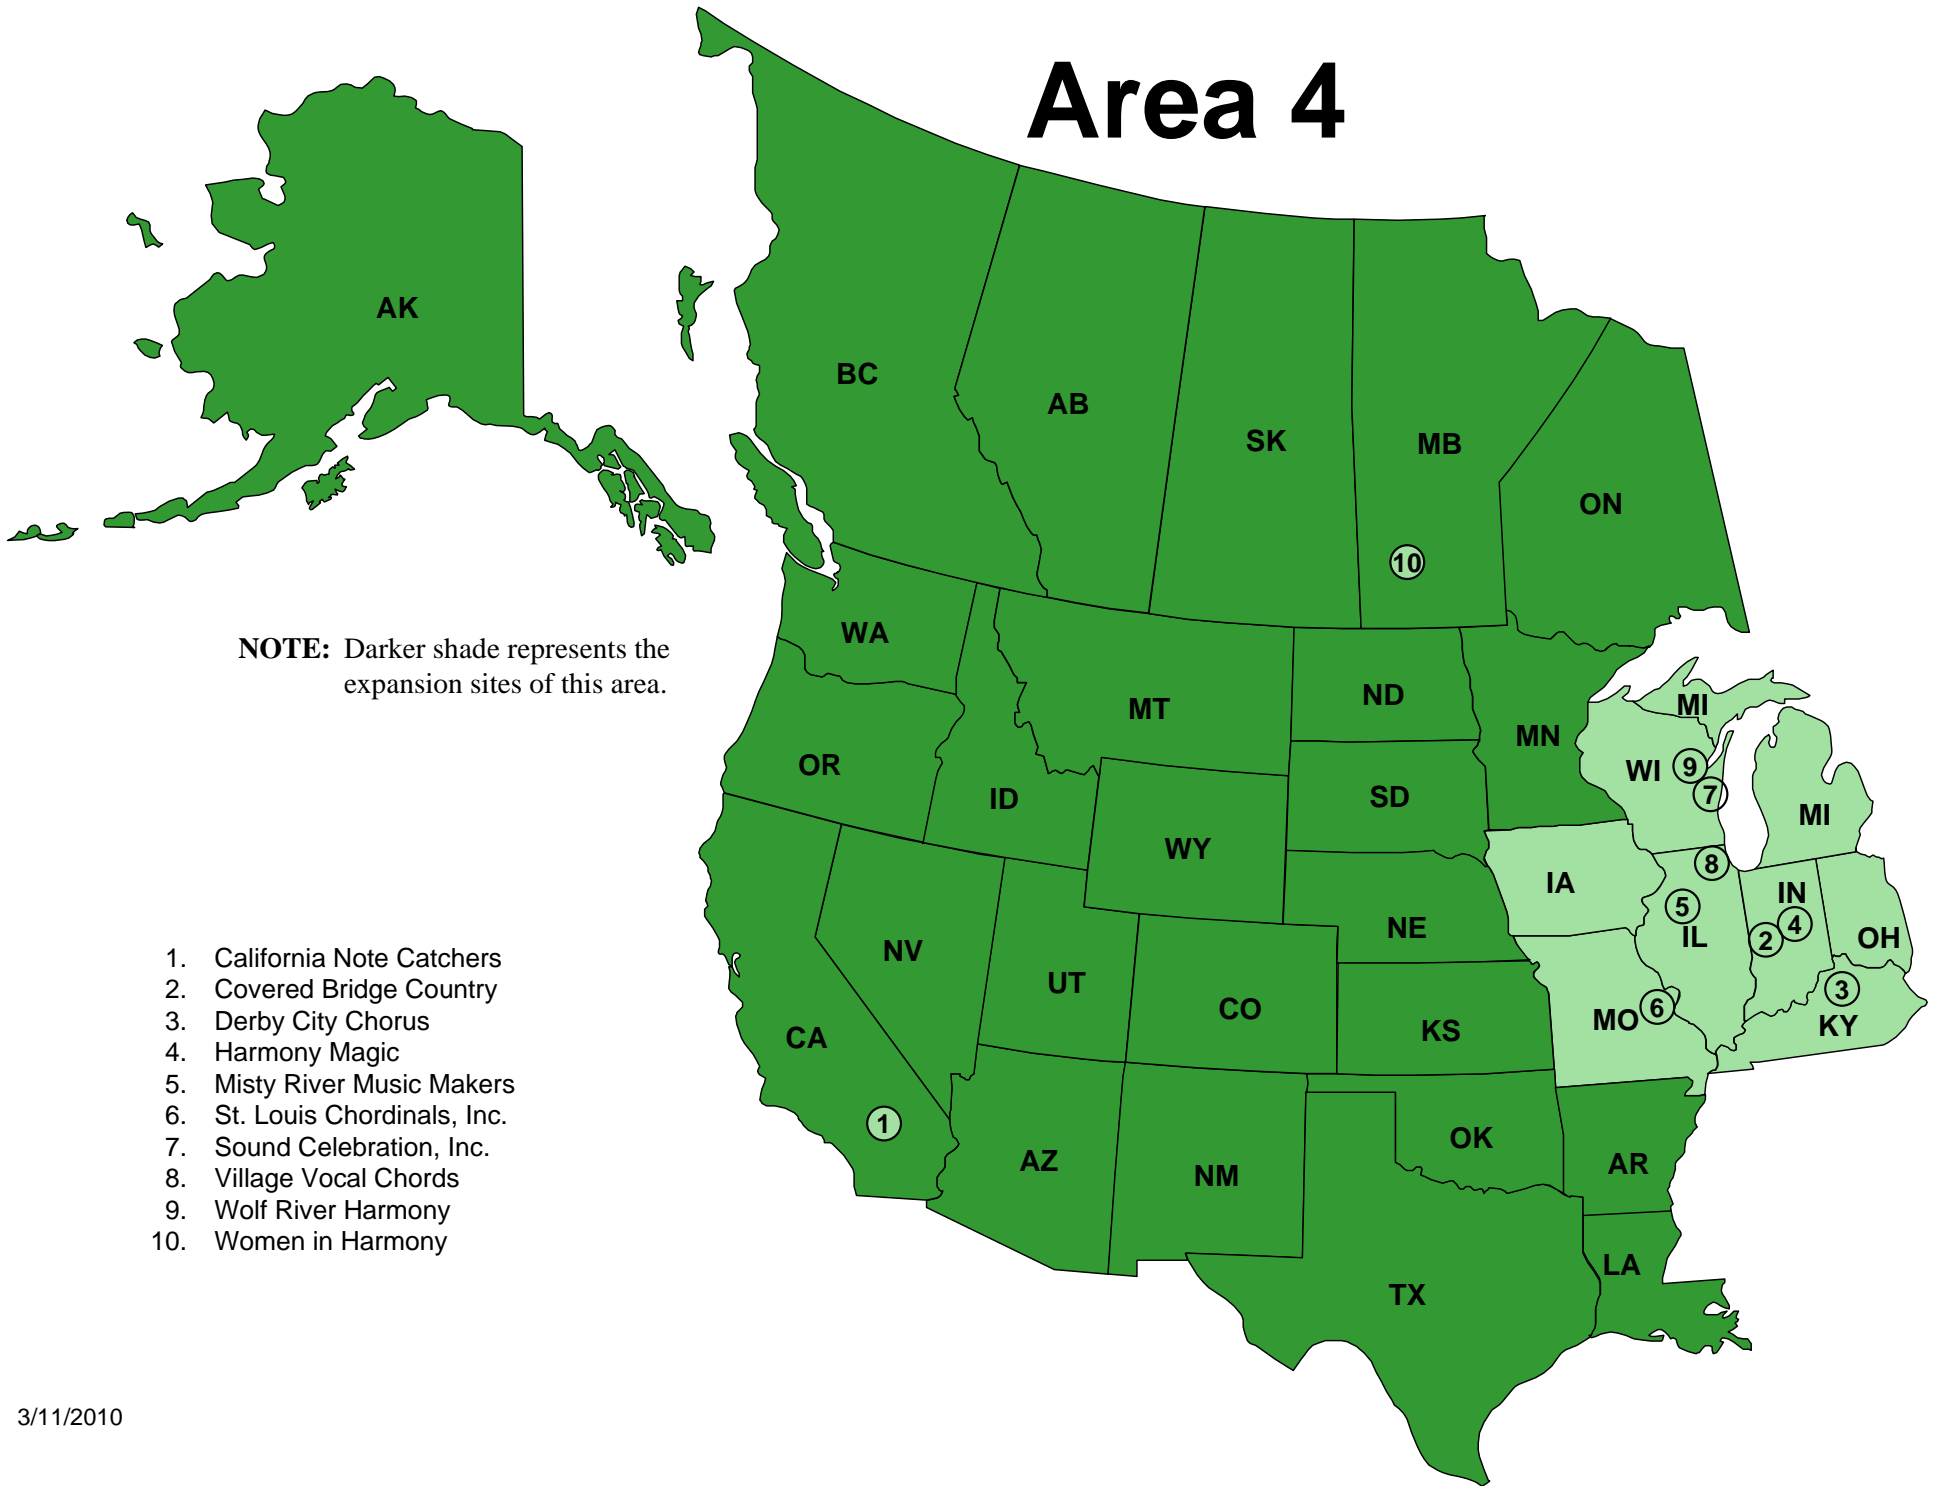

Area 4

NOTE: Darker shade represents the expansion sites of this area.

1. California Note Catchers
2. Covered Bridge Country
3. Derby City Chorus
4. Harmony Magic
5. Misty River Music Makers
6. St. Louis Chordinals, Inc.
7. Sound Celebration, Inc.
8. Village Vocal Chords
9. Wolf River Harmony
10. Women in Harmony