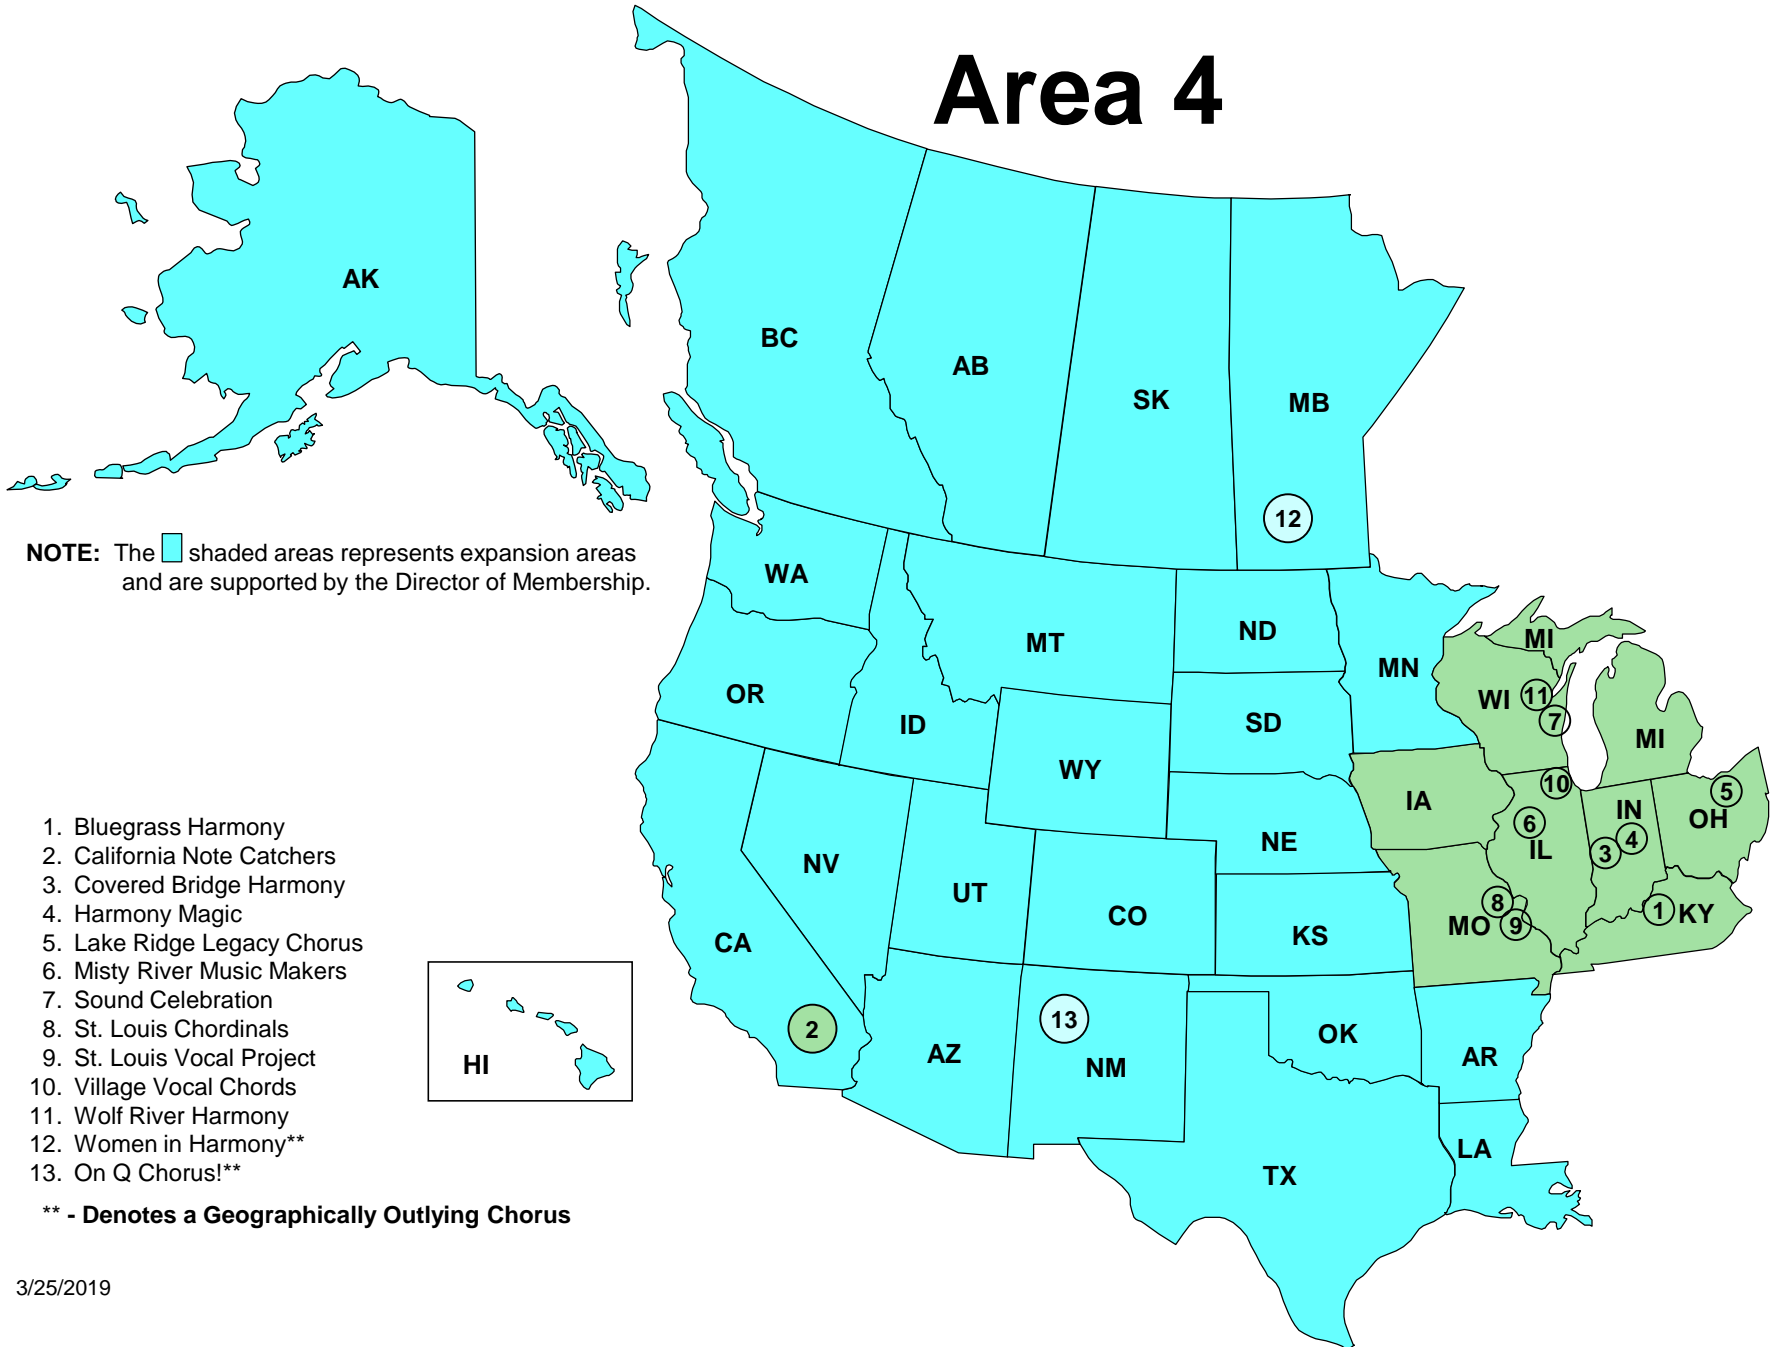

Area 4

NOTE: The shaded areas represents expansion areas and are supported by the Director of Membership.

1. Bluegrass Harmony
2. California Note Catchers
3. Covered Bridge Harmony
4. Harmony Magic
5. Lake Ridge Legacy Chorus
6. Misty River Music Makers
7. Sound Celebration
8. St. Louis Chordinals
9. St. Louis Vocal Project
10. Village Vocal Chords
11. Wolf River Harmony
12. Women in Harmony**
13. On Q Chorus!**

** - Denotes a Geographically Outlying Chorus