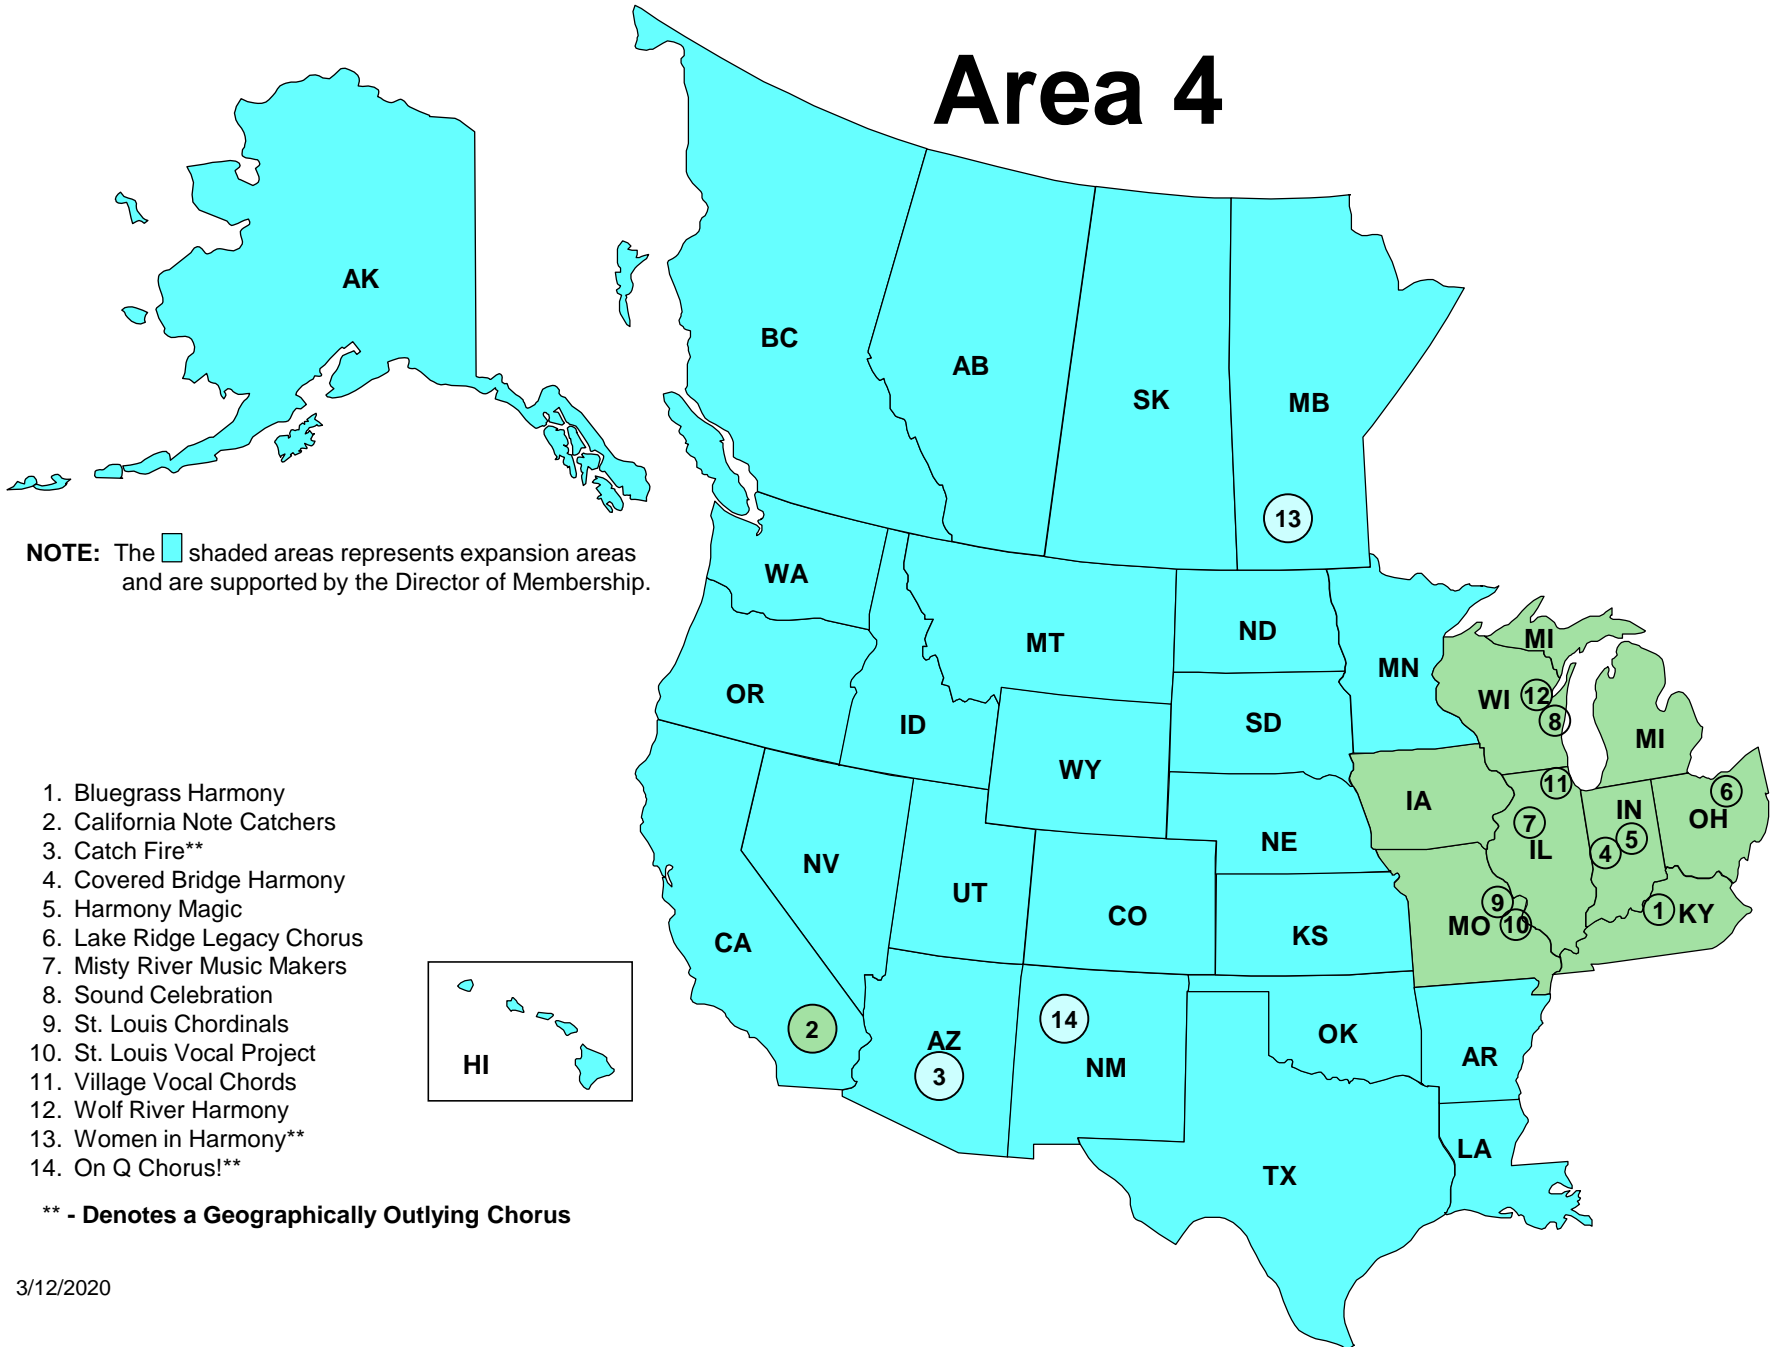

Area 4

NOTE: The shaded areas represents expansion areas and are supported by the Director of Membership.

1. Bluegrass Harmony
2. California Note Catchers
3. Catch Fire**
4. Covered Bridge Harmony
5. Harmony Magic
6. Lake Ridge Legacy Chorus
7. Misty River Music Makers
8. Sound Celebration
9. St. Louis Chordinals
10. St. Louis Vocal Project
11. Village Vocal Chords
12. Wolf River Harmony
13. Women in Harmony**
14. On Q Chorus!**

**** - Denotes a Geographically Outlying Chorus**