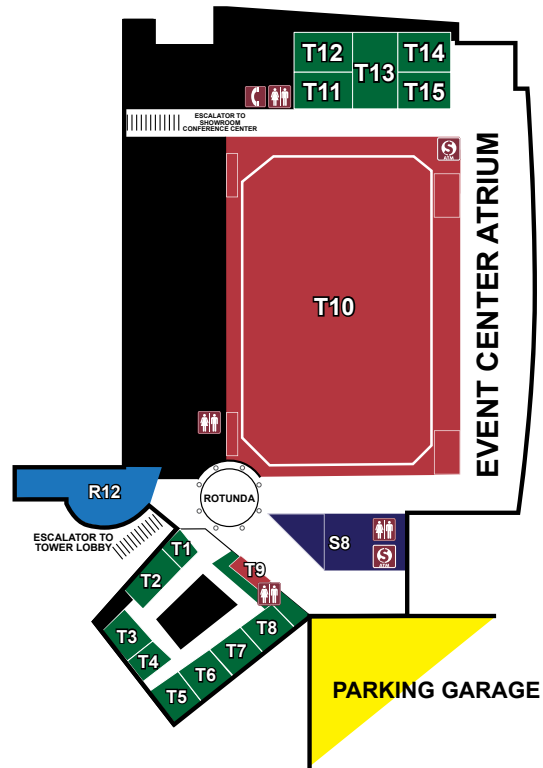

## ENTERTAINMENT

- E1 EVENT CENTER
- E2 SHOWROOM
- E3 PLANET X ARCADE
- E4 TIN ROOSTER
- E5 THE GIG
- E6 TURQUOISE TIGER

## RESTAURANTS, BARS AND LOUNGES

- R1 ATRIUM BAR
- R2 PEACH BLOSSOM
- R3 THE FOOD HALL
- R4 BAR PINO
- R5 PINO BIANCO
- R6 SUSHI SUSHI
- R7 EMERALD RESTAURANT
- R8 OPALS

- R9 MOTIF BAR & LOUNGE
- NEW R10 7 KITCHENS
- R11 THE UPSTATE TAVERN
- R12 TS STEAKHOUSE (21ST FLOOR OF THE TOWER)
- R13 DELTA CAFE
- R14 BAR BLU
- R15 WILDFLOWERS
- R16 THE LODGE BAR
- R17 THE LOUNGE WITH CAESARS SPORTS

## RETAIL

- S1 ONEIDA SKY
- S2 POLLY COOPER
- S3 JUNIPER
- S4 REVEL SUPPLY
- S5 WILLOW & JAYE
- S6 THE KIOSK
- S7 SMOKIN' II
- S8 THE GENERAL STORE

## CONVENTION CENTER TOWER MEETING ROOMS

- T1 BUSINESS CENTER
- T2 MEADOW
- T3 BIRCH
- T4 HAWTHORN
- T5 CEDAR
- T6 WILLOW
- T7 OAK
- T8 BRIAR